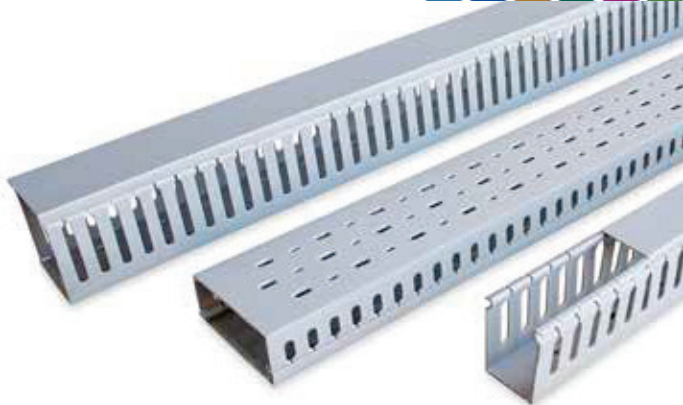

Cable Accessories

KSS Wiring Duct (Slotted)

- Material: High impact, warp-proof PVC, self-extinguishing, UL approved 95V-0
- Colour: Grey

Part Number (8mm Slot x 2m Length)		Overall Width W (mm)	Overall Height L (mm)	Pack Qty	Lid to Suit <small>*Please note all ducting includes lids*</small>
ES	KSS				
SD025030	VD1	25	30	72	SDL025
SD025040	VD2	25	40	56	
SD025045	MD1L	25	45	80	
SD025050	AD1X2	25	50	48	
SD025060	VD6	25	60	42	
SD025075	AD1X3	25	75	24	
SD025080	VD9.66	25	80	28	SDL040
SD040040	VD4	40	40	38	
SD040060	VD7	40	60	28	
SD040080	VD9.7	40	80	28	
SD040100	VD12	40	100	24	SDL048
SD048100	MD6.7L	48	100	20	SDL050
SD050050	AD2X2	50	50	26	
SD050075	AD2X3	50	75	24	SDL060
SD060040	VD5	60	40	26	
SD060060	VD8	60	60	18	
SD060080	VD9.8	60	80	20	
SD060100	VD13	60	100	16	SDL070
SD070100	MD7L	70	100	14	
SD075075	AD3X3	75	75	16	-
SD080040	VD5.5	80	40	28	SDL080
SD080060	VD9	80	60	20	
SD080080	VD10	80	80	16	
SD080100	VD14	80	100	12	
SD100040	VD5.7	100	40	20	SDL100
SD100060	VD9.5	100	60	16	
SD100080	VD10.5	100	80	12	
SD100100	MD8L	100	100	10	
SD120080	VD11	120	80	10	SDL120
SD150100	MD12L	150	100	6	SDL150

KSS Wiring Duct (Slotted)

- Material: High impact, warp-proof PVC, self-extinguishing, UL approved 95V-0
- Colour: Blue

Part Number (8mm Slot x 2m Length)		Overall Width (mm)	Overall Height (mm)	Pack Qty
ES	KSS			
SD025060BL	VD6BE	25	60	42
SD040060BL	VD7BE	40	60	28
SD040080BL	VD9.7BE	40	80	28
SD048100BL	MD6.7LBE	48	100	20
SD060060BL	VD8BE	60	60	18
SD060080BL	VD9.8BE	60	80	20
SD070100BL	MD7LBE	70	100	14
SD080080BL	VD10BE	80	80	16
SD100100BL	MD8LBE	100	100	10